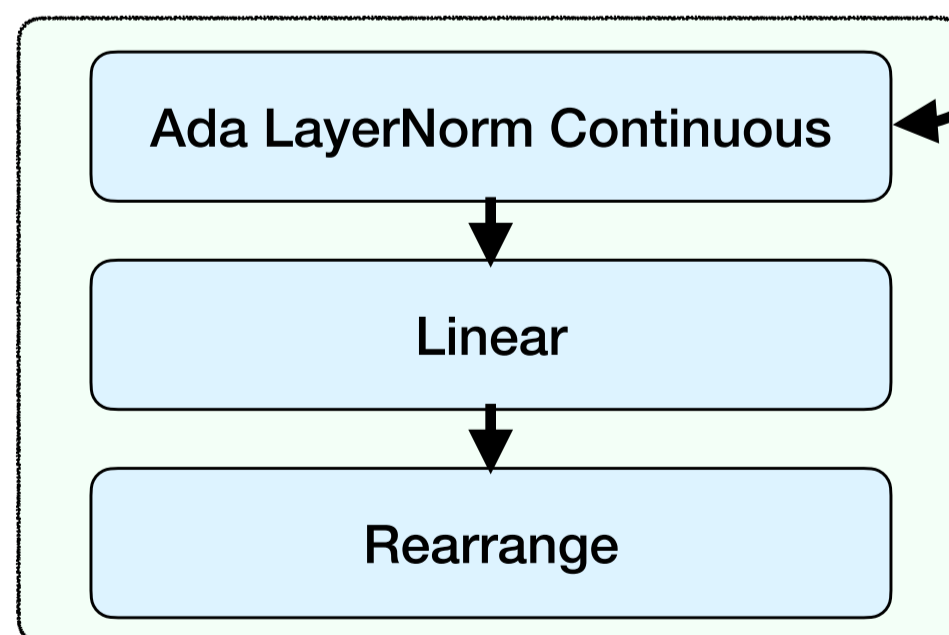

VAE Compression and Adding Noise

Patches and Embeddings

Transformer Block (x24)

Project to correct dimensions and rearrange

Denoised Images and Rays