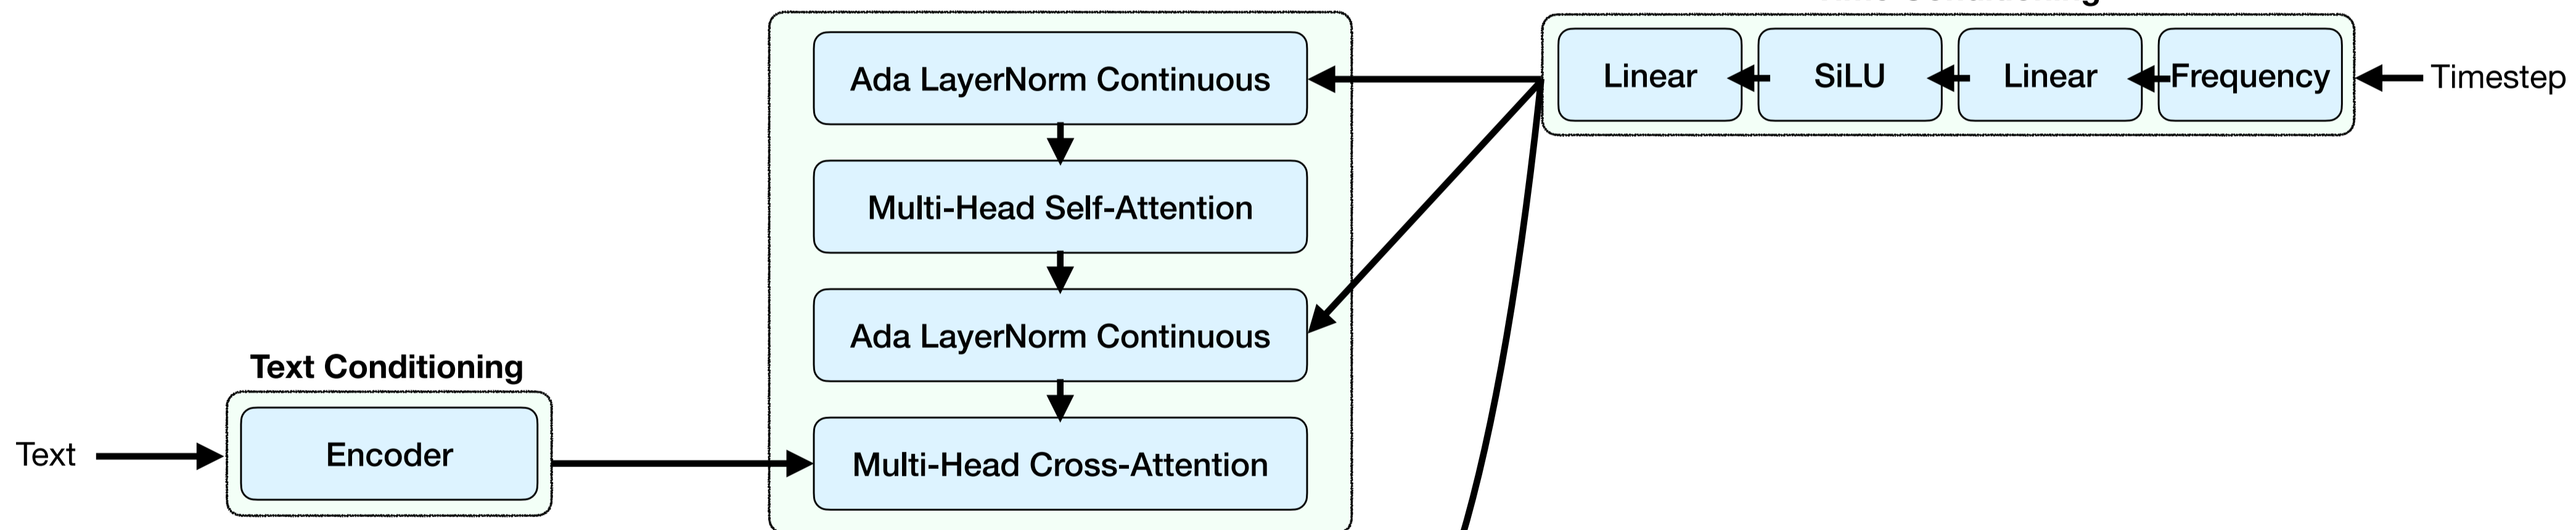

VAE Compression and Adding Noise

Patches and Embeddings

Transformer Block (x24)

Project to correct dimensions and rearrange

Denoised Images and Rays