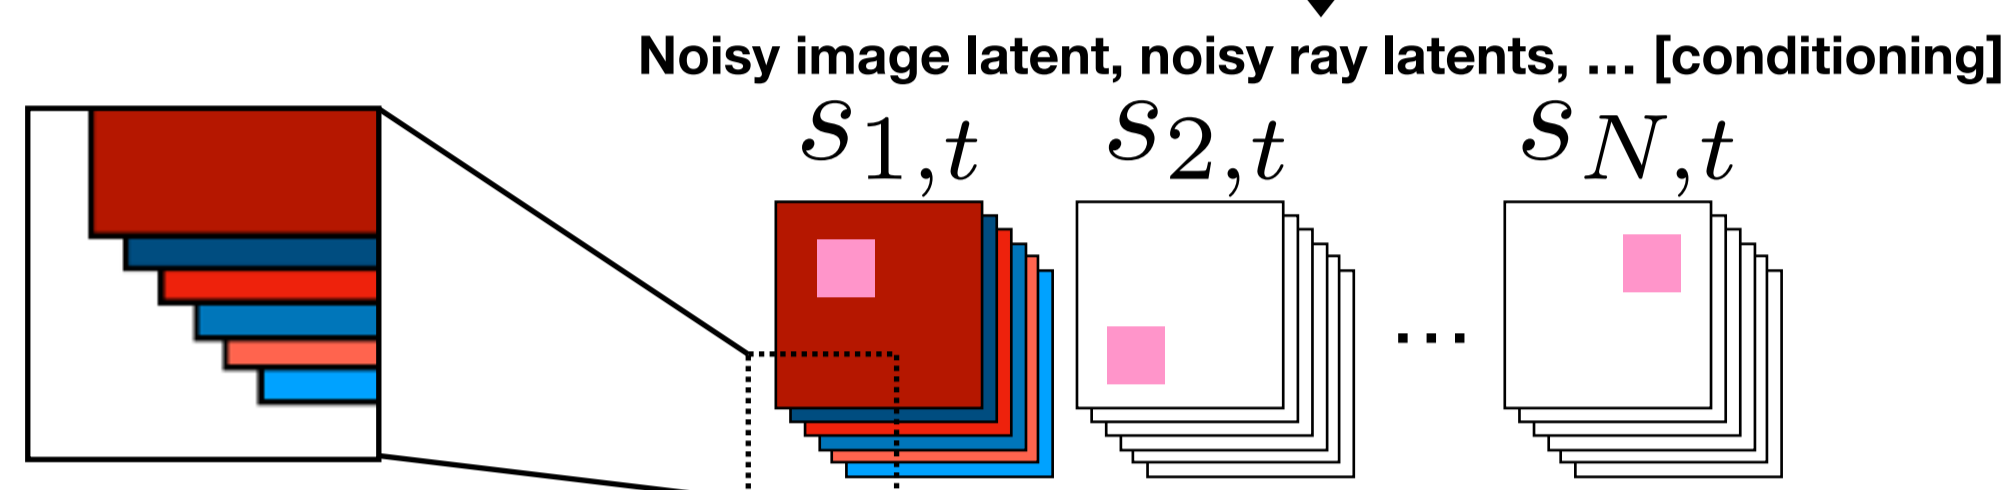

VAE Compression and Adding Noise

Patches and Embeddings

Transformer Block (x24)

Project to correct dimensions and rearrange

Denoised Images and Rays